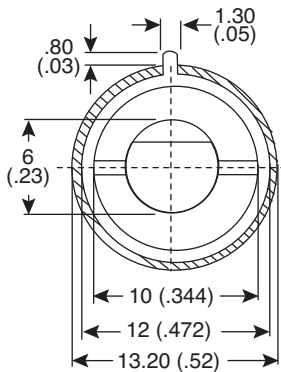

Date Last Revised: 7/23/2008

Dimensions: mm (In.)

SPECIFICATIONS

| Part No. | Material | Body Color | Line Color | Shaft Hole |
|----------|----------------------------|------------|------------|---------------|
| 450-4660 | Rubber body/plastic insert | Gray | Black | D-Shaft 6.0mm |
| 450-4661 | Rubber body/plastic insert | Gray | Red | D-Shaft 6.0mm |
| 450-4662 | Rubber body/plastic insert | Gray | Yellow | D-Shaft 6.0mm |
| 450-4663 | Rubber body/plastic insert | Gray | Blue | D-Shaft 6.0mm |
| 450-4664 | Rubber body/plastic insert | Gray | Green | D-Shaft 6.0mm |
| 450-4667 | Rubber body/plastic insert | Gray | Gray | D-Shaft 6.0mm |
| 450-4761 | Rubber body/plastic insert | Black | Red | D-Shaft 6.0mm |
| 450-4762 | Rubber body/plastic insert | Black | Yellow | D-Shaft 6.0mm |
| 450-4763 | Rubber body/plastic insert | Black | Blue | D-Shaft 6.0mm |
| 450-4764 | Rubber body/plastic insert | Black | Green | D-Shaft 6.0mm |
| 450-4675 | Rubber body/plastic insert | Black | Gray | D-Shaft 6.0mm |
| 450-4760 | Rubber body/plastic insert | Black | White | D-Shaft 6.0mm |