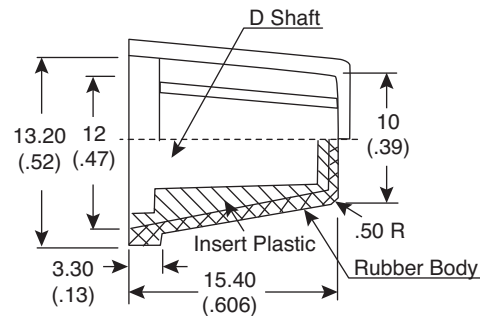

Date Last Revised: 7/23/2008

Dimensions: mm (In.)

SPECIFICATIONS

| Part No. | Material | Body Color | Line Color | Shaft Hole |
|----------|----------------------------|------------|------------|---------------|
| 450-4660 | Rubber body/plastic insert | Gray | Black | D-Shaft 6.0mm |
| 450-4661 | Rubber body/plastic insert | Gray | Red | D-Shaft 6.0mm |
| 450-4662 | Rubber body/plastic insert | Gray | Yellow | D-Shaft 6.0mm |
| 450-4663 | Rubber body/plastic insert | Gray | Blue | D-Shaft 6.0mm |
| 450-4664 | Rubber body/plastic insert | Gray | Green | D-Shaft 6.0mm |
| 450-4667 | Rubber body/plastic insert | Gray | Gray | D-Shaft 6.0mm |
| 450-4761 | Rubber body/plastic insert | Black | Red | D-Shaft 6.0mm |
| 450-4762 | Rubber body/plastic insert | Black | Yellow | D-Shaft 6.0mm |
| 450-4763 | Rubber body/plastic insert | Black | Blue | D-Shaft 6.0mm |
| 450-4764 | Rubber body/plastic insert | Black | Green | D-Shaft 6.0mm |
| 450-4675 | Rubber body/plastic insert | Black | Gray | D-Shaft 6.0mm |
| 450-4760 | Rubber body/plastic insert | Black | White | D-Shaft 6.0mm |