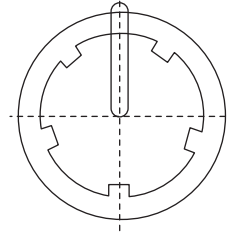

Date Last Revised: 7/23/2008

Dimensions: mm (In.)

SPECIFICATIONS

| Part No. | Material | Body Color | Line Color | Shaft Hole |
|----------|----------------------------|------------|------------|---------------|
| 450-4660 | Rubber body/plastic insert | Gray | Black | D-Shaft 6.0mm |
| 450-4661 | Rubber body/plastic insert | Gray | Red | D-Shaft 6.0mm |
| 450-4662 | Rubber body/plastic insert | Gray | Yellow | D-Shaft 6.0mm |
| 450-4663 | Rubber body/plastic insert | Gray | Blue | D-Shaft 6.0mm |
| 450-4664 | Rubber body/plastic insert | Gray | Green | D-Shaft 6.0mm |
| 450-4667 | Rubber body/plastic insert | Gray | Gray | D-Shaft 6.0mm |
| 450-4761 | Rubber body/plastic insert | Black | Red | D-Shaft 6.0mm |
| 450-4762 | Rubber body/plastic insert | Black | Yellow | D-Shaft 6.0mm |
| 450-4763 | Rubber body/plastic insert | Black | Blue | D-Shaft 6.0mm |
| 450-4764 | Rubber body/plastic insert | Black | Green | D-Shaft 6.0mm |
| 450-4675 | Rubber body/plastic insert | Black | Gray | D-Shaft 6.0mm |
| 450-4760 | Rubber body/plastic insert | Black | White | D-Shaft 6.0mm |